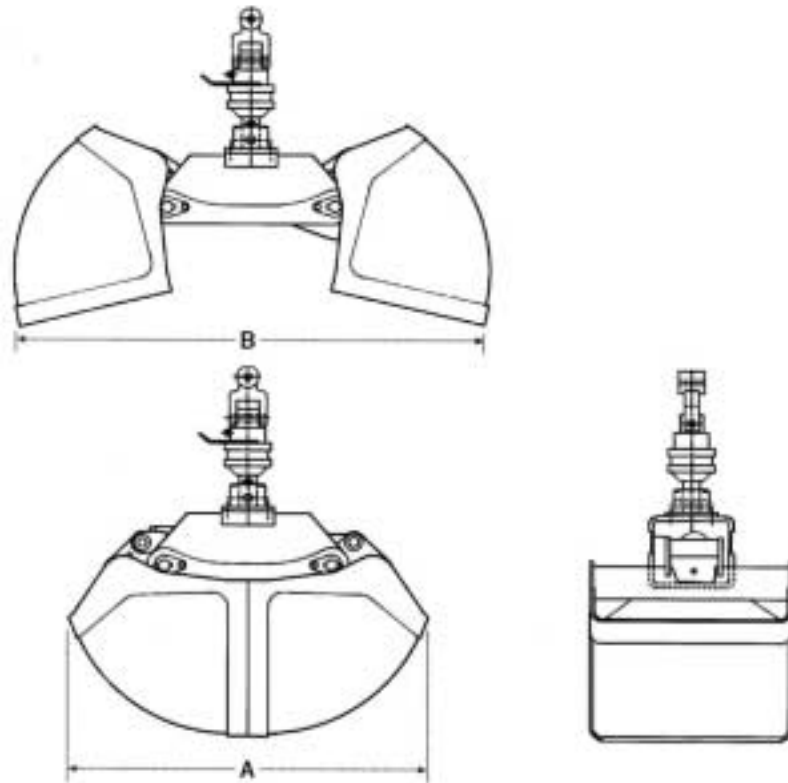

Product Data Sheet

F I E L D E N

BB2 Series Clamshell Bucket

Model	Capacity litres	Weight kg	Dimension A mm	Dimension B mm	Width mm
BB2-200	200	280	1245	1640	400
BB2-350	350	310	1245	1640	700
BB2-400	400	320	1245	1640	800
BB2-500	500	340	1245	1640	1000

Weight includes 360 degree rotator and crane link
Weight capacity for all buckets is 2000 kg

Fielden Handling Ltd

Walton Street
Sowerby Bridge
HX6 1AW

Phone: 01422 831548
Fax: 01422 834910
Email: sales@fielden.co.uk
Website: www.fielden.co.uk