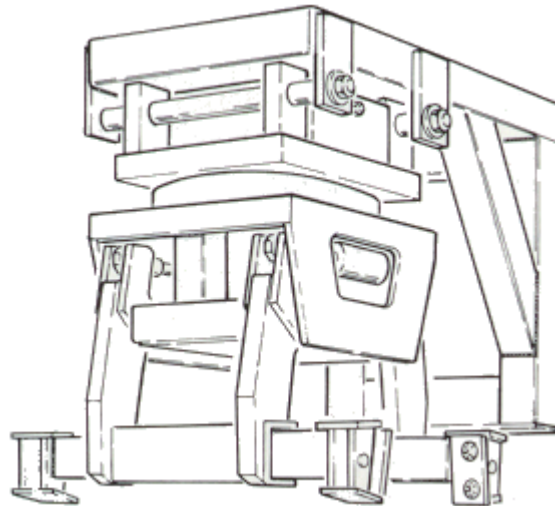

### Bloom Handler

---

<b>Model:</b>	<b>SBH 12.0 SRI</b>
<b>Capacity:</b>	<b>12000 kg at 1300 mm load centre</b>
<b>Opening Range:</b>	<b>300-600 mm</b>
<b>Slew:</b>	<b>20 deg total</b>
<b>Sideshift:</b>	<b>300 mm total</b>
<b>Weight:</b>	<b>4000 kg</b>
<b>Centre of Gravity:</b>	<b>1200 mm</b>

---

**This attachment requires 3 hydraulic services  
Integral mounting**

---