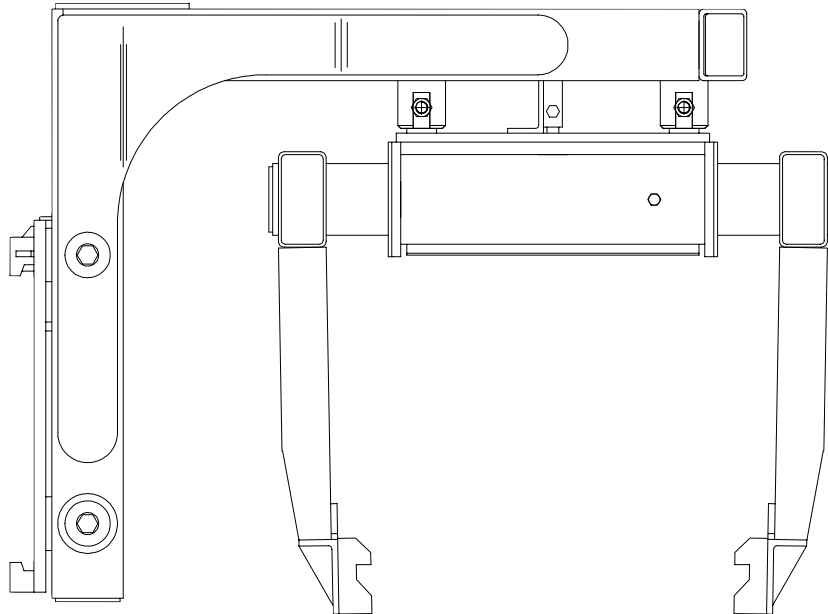

Product Data Sheet

F I E L D E N

D20 Flag & Kerb Clamp

Model:	D20
Capacity:	2000 kg at 870 mm load centre
Weight:	700 kg
Centre of Gravity:	700 mm
Gripper Length:	1220 mm
Opening Range:	410 - 1100 mm
Inside Height:	700 mm
Sideshift:	200 mm total
Mounting:	Class 3A or 3B
Hydraulic functions:	2

Available with rotation-see D20R
Gripper length, opening range and inside height to suit application

Fielden Handling Ltd

Walton Street
Sowerby Bridge
HX6 1AW

Phone: 01422 831548
Fax: 01422 834910
Email: sales@fielden.co.uk
Website: www.fielden.co.uk