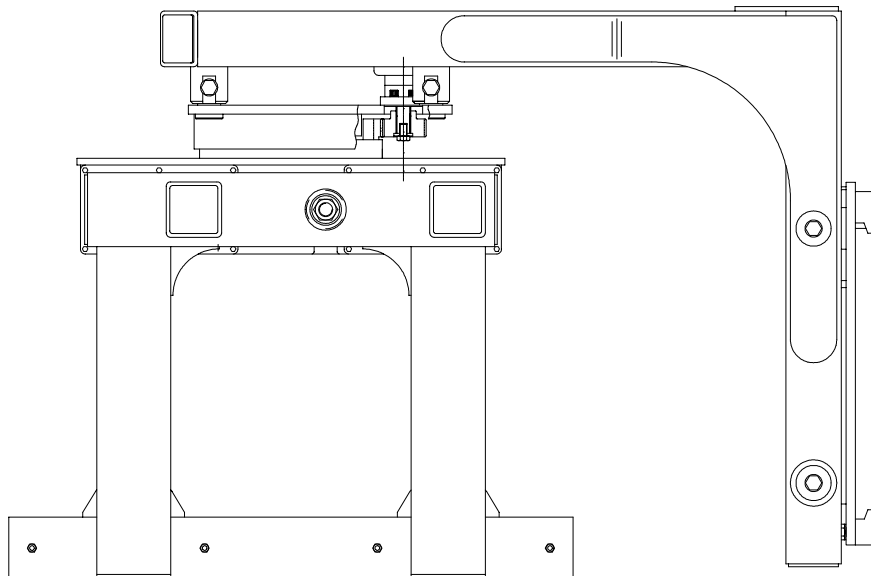

## D20 R Rotating Flag & Kerb Clamp

---

Model:	D20 R
Capacity:	2000 kg at 1200 mm load centre
Weight:	800 kg
Centre of Gravity:	900 mm
Gripper Length:	1220 mm
Opening Range:	410 - 1100 mm
Inside Height:	700 mm
Rotation:	360 degrees
Sideshift:	200 mm total
Mounting:	Class 3A or 3B
Hydraulic functions:	3

---

Available without rotation-see D20  
Gripper length, opening range and inside height to suit application

---