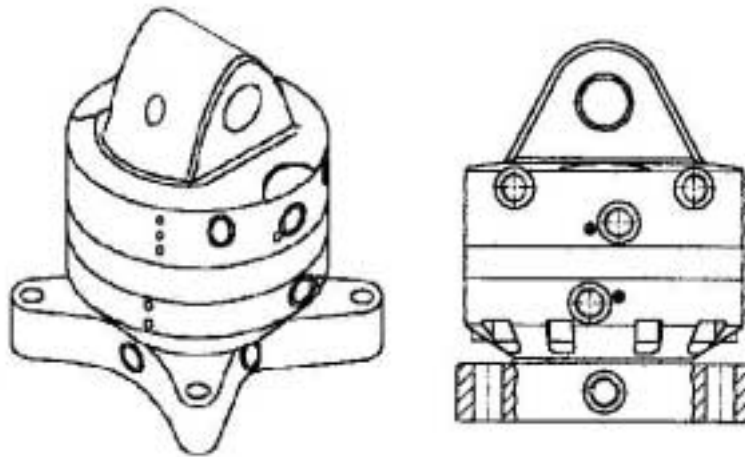

Product Data Sheet

F I E L D E N

Continuous 360° Rotator - Flange Mounted

Model	Capacity kg	Weight kg	Height to centre line of link pin mm	Maximum Pressure bar	Ports
BR4F360T	4000	26	241	320	M18x1.5
BRF5360T	5000	20	280	200	M18x1.5

Fielden rotators can be supplied fitted with a crane link, specify type
Hoses can be supplied, specify length and thread type required

Fielden Handling Ltd

Walton Street
Sowerby Bridge
HX6 1AW

Phone: 01422 831548
Fax: 01422 834910
Email: sales@fielden.co.uk
Website: www.fielden.co.uk