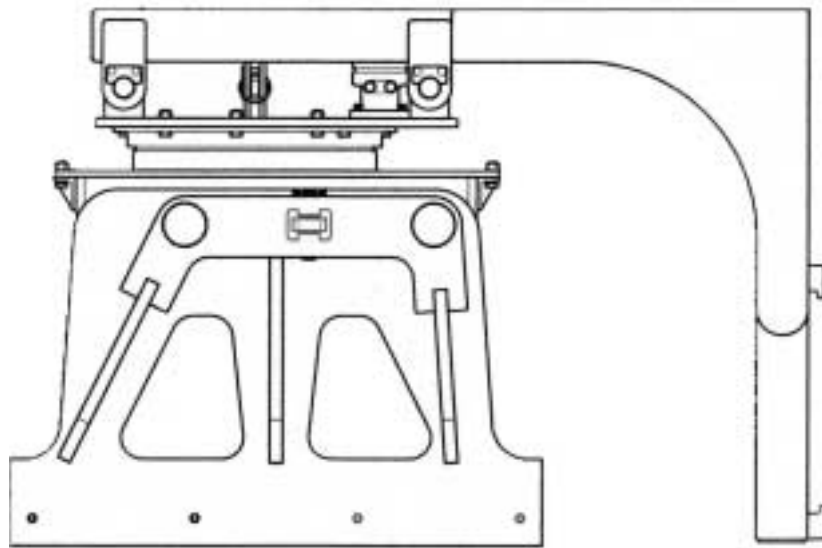

Product Data Sheet

F I E L D E N

PC40R Very Heavy Duty Rotating Flag & Kerb Clamp

Model:	PC40 R
Capacity:	2000 kg at 1220 mm load centre
Weight:	1220 kg
Centre of Gravity:	1080 mm
Gripper Length:	1220 mm
Opening Range:	500 - 1120 mm
Inside Height:	650 mm
Rotation:	360 degrees
Sideshift:	200 mm total

The above data is an example - dimensions can be changed to suit pack sizes
Mounting can be Class 3A or 3B
3 hydraulic services required
Available without rotation as PC40

Fielden Handling Ltd

Walton Street
Sowerby Bridge
HX6 1AW